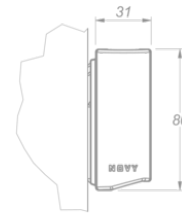

Lighting
Wall 275
Mineral White

EAN 5414425254040

Functions & features

- Control method Gesture Control

Dimensions

- Product dimensions (WxDxH) (mm) 2737 x 31 x 80

Lighting

- Functional lighting type LED
- Functional light dimmable ▪
- Gross luminous flux functional lighting (Lm) 8100
- Color functional light (K) 2700-4000
- Color Rendering Index (CRI) ≥95
- Ambient lighting type LED
- Ambient light dimmable ▪
- Gross luminous flux ambient lighting (Lm) 2806
- Color ambient light (K) RGBW

Technical specifications

- Maximum power (W) 107
- Voltage appliance (V) 100-240
- Frequency (Hz) 50-60
- Power consumption in stand-by-mode (Ps) (W) 0
- Net weight (kg) 4,5
- Safetyclass II

A (1:2)